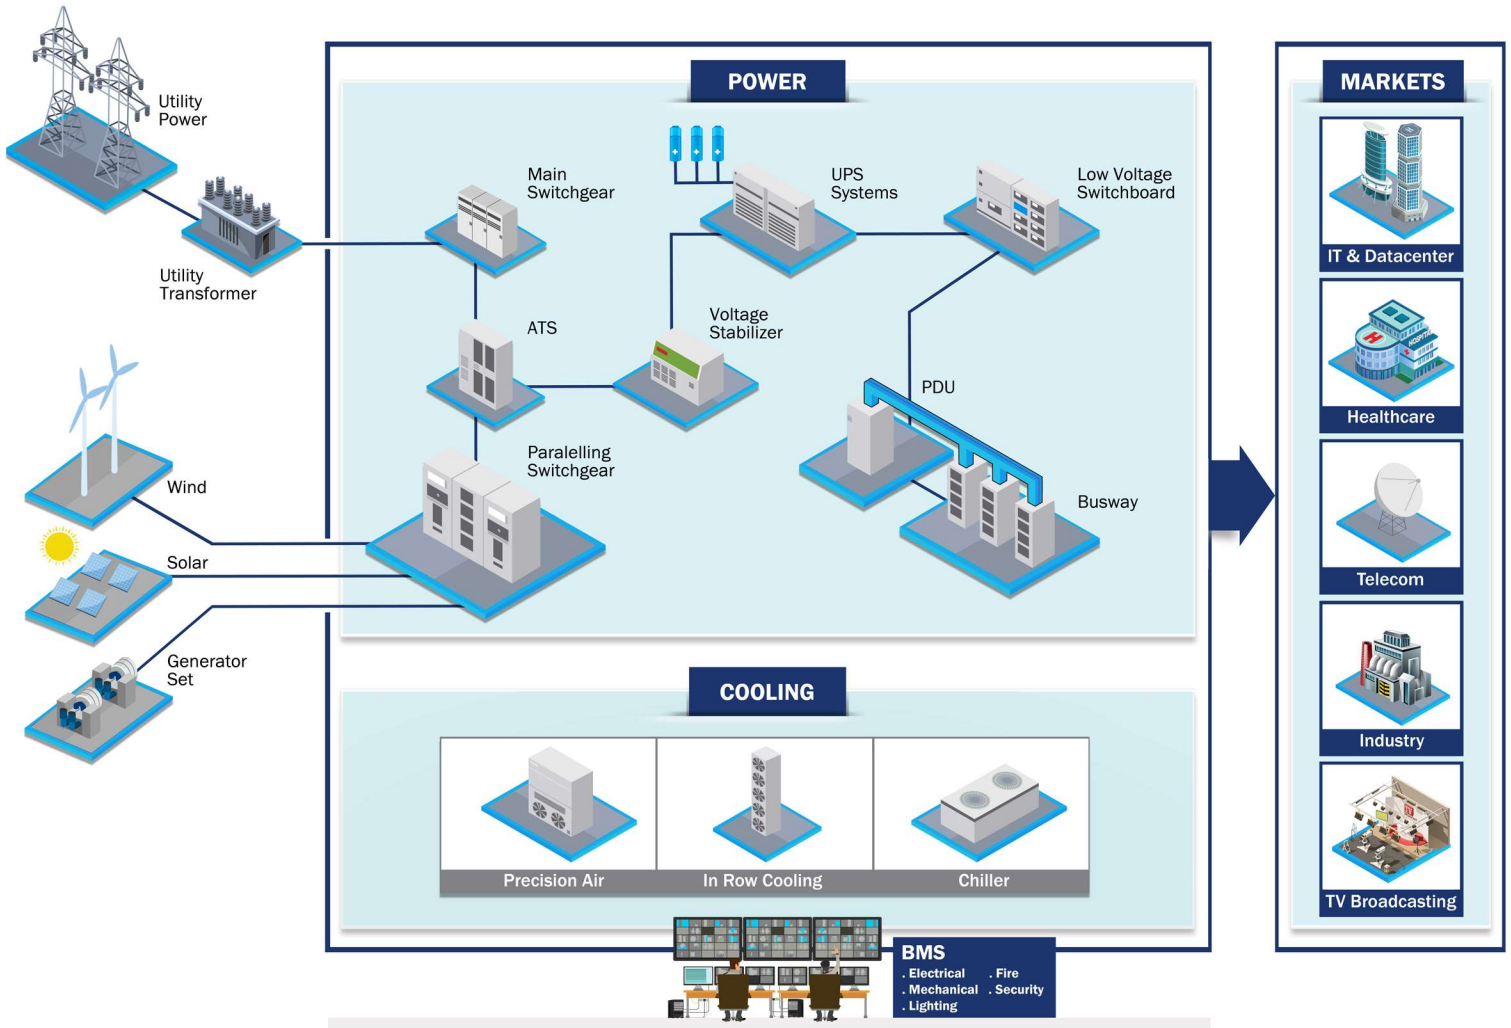

24/7 Remote Monitoring

Critical Infrastructure Solutions

MISION CRITICAL LANDSCAPE

CRITICAL INFRASTRUCTURE IS A SIGNIFICANT INVESTMENT THAT CANNOT BE LEFT TO CHANCE OR BASED UPON A WISH. CPS GROUP WILL DESIGN, BUILD, AND DEPLOY YOUR INFRASTRUCTURE SOLUTION PROJECT FROM CONCEPTION TO OPERATION. OUR APPROACH IS THE UTILIZATION OF MULTI PLATFORM SOLUTIONS BASED UPON DIVERSIFIED PRODUCTS ENABLING OUR CLIENTS TO BENEFIT FROM BEST OF ALL WORLDS.