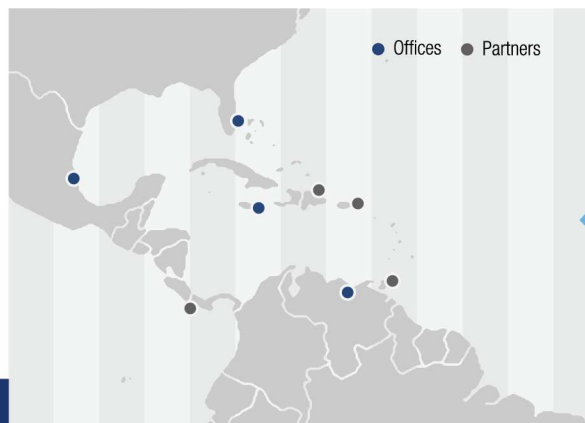

Sales and Field Services Single Point of Contact

24/7 Remote Monitoring

Critical Infrastructure Solutions